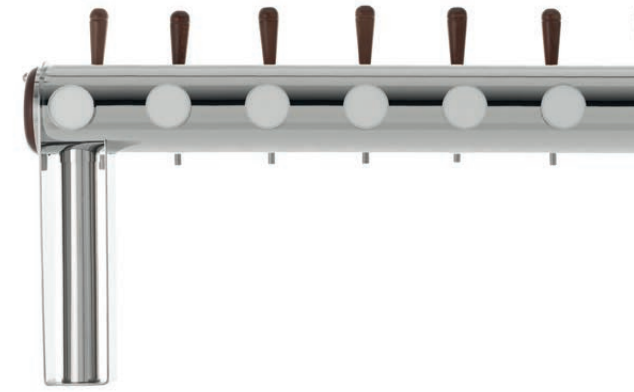

LINDR NAKED COLD BRIDGE 10 TOWER

	NUMBER OF TAPS (PCS)	10
	COLOUR DESIGN (YES)	STAINLESS STEEL
	BEVERAGE CONNECTION (MM)	8/10