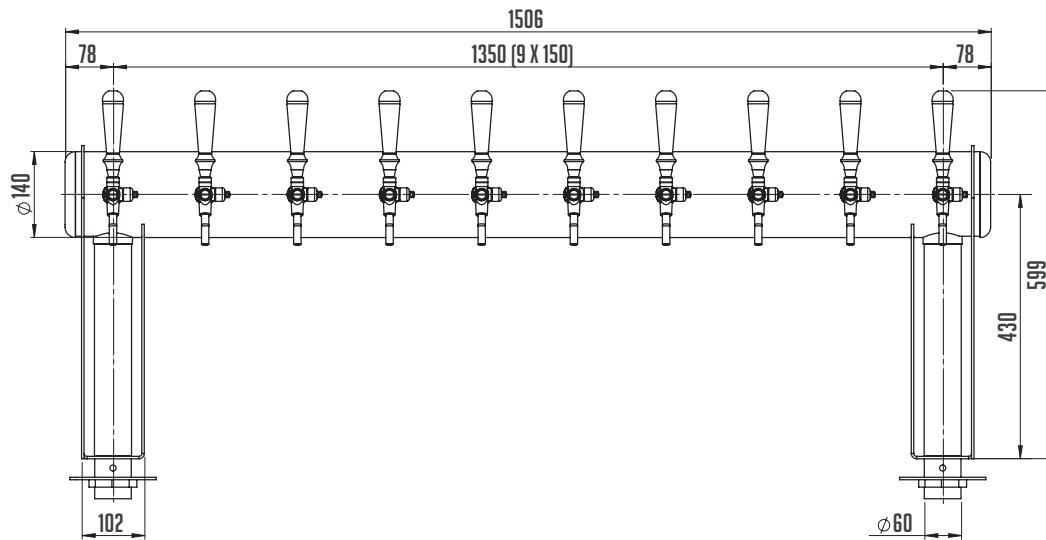

BEVERAGE LINES - The construction of the tower offers a basic diameter of 8 mm for beverage management in a stainless steel design with the possibility of change to 10 mm.

EASY INSTALLATION - The model is fixed with only two nuts.

LINDR NAKED COLD BRIDGE 10 TOWER

	NUMBER OF TAPS (PCS)	10
	COLOUR DESIGN (YES)	STAINLESS STEEL
	BEVERAGE CONNECTION (MM)	8/10

PRESENTATION OPTIONS

The model allows the placement of wooden advertising and backlit medallions with their own logo.

Backlit medallions can be installed in a straight version or a fish eye variant.

TECHNICAL PARAMETERS

PRODUCT MODEL	LINDR NAKED COLD BRIDGE 10 TOWER	LINDR NAKED COLD BRIDGE 12 TOWER
BASIC MEDALLION	YES	YES
LINDR TAP	YES	YES
MEDALLION Ø 69 MM	YES	YES
CONNECTION - INPUT ST. STEEL TUBE 8MM WITH RECIRCULATION COIL RIGHT TO THE TAP	YES	YES
NUMBER OF TAPS (PCS)	10	12
WEIGHT (KG)	33,0	37,0
COLOR DESIGN- POLISHED STAINLESS STEEL	YES	YES
OPTIONAL ACCESSORIES	YES	YES
ILLUMINATED MEDALLION	✓	✓
WOODEN MEDALLION	✓	✓
CHOICE OF MEDALLION Ø 82 MM	✓	✓
CHOICE OF TAP	✓	✓
CHOICE OF MEDALLION	X	X
CONNECTION - INLET 10 MM STAINLESS STEEL WITH RECIRCULATION COIL RIGHT TO THE TAP	✓	✓
POSSIBLE CUSTOMIZED OPTIONS	YES	YES
FISH EYE MEDALLION	✓	✓
COLOR DESIGN ACCORDING TO RAL SAMPLES	X	X
COLORED DESIGN OF SANDBLASTING	X	X