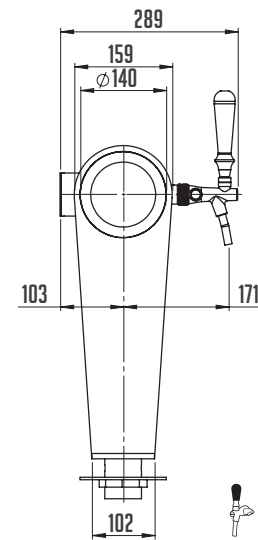

BEVERAGE LINES - The construction of the tower offers a basic diameter of 8 mm for beverage management in a stainless steel design with the possibility of change to 10 mm.

EASY INSTALLATION - The model is fixed with only two nuts.

LINDR NAKED COLD BRIDGE 10 TOWER

	NUMBER OF TAPS (PCS)	10
	COLOUR DESIGN (YES)	STAINLESS STEEL
	BEVERAGE CONNECTION (MM)	8/10

PRESENTATION OPTIONS

The model allows the placement of wooden advertising and backlit medallions with their own logo.

Backlit medallions can be installed in a straight version or a fish eye variant.

TECHNICAL PARAMETERS

PRODUCT MODEL	LINDR NAKED COLD BRIDGE 10 TOWER	LINDR NAKED COLD BRIDGE 12 TOWER
BASIC MEDALLION	YES	YES
LINDR TAP	YES	YES
MEDALLION Ø 69 MM	YES	YES
CONNECTION - INPUT ST. STEEL TUBE 8MM WITH RECIRCULATION COIL RIGHT TO THE TAP	YES	YES
NUMBER OF TAPS (PCS)	10	12
WEIGHT (KG)	33,0	37,0
COLOR DESIGN- POLISHED STAINLESS STEEL	YES	YES
OPTIONAL ACCESSORIES	YES	YES
ILLUMINATED MEDALLION	✓	✓
WOODEN MEDALLION	✓	✓
CHOICE OF MEDALLION Ø 82 MM	✓	✓
CHOICE OF TAP	✓	✓
CHOICE OF MEDALLION	X	X
CONNECTION - INLET 10 MM STAINLESS STEEL WITH RECIRCULATION COIL RIGHT TO THE TAP	✓	✓
POSSIBLE CUSTOMIZED OPTIONS	YES	YES
FISH EYE MEDALLION	✓	✓
COLOR DESIGN ACCORDING TO RAL SAMPLES	X	X
COLORED DESIGN OF SANDBLASTING	X	X